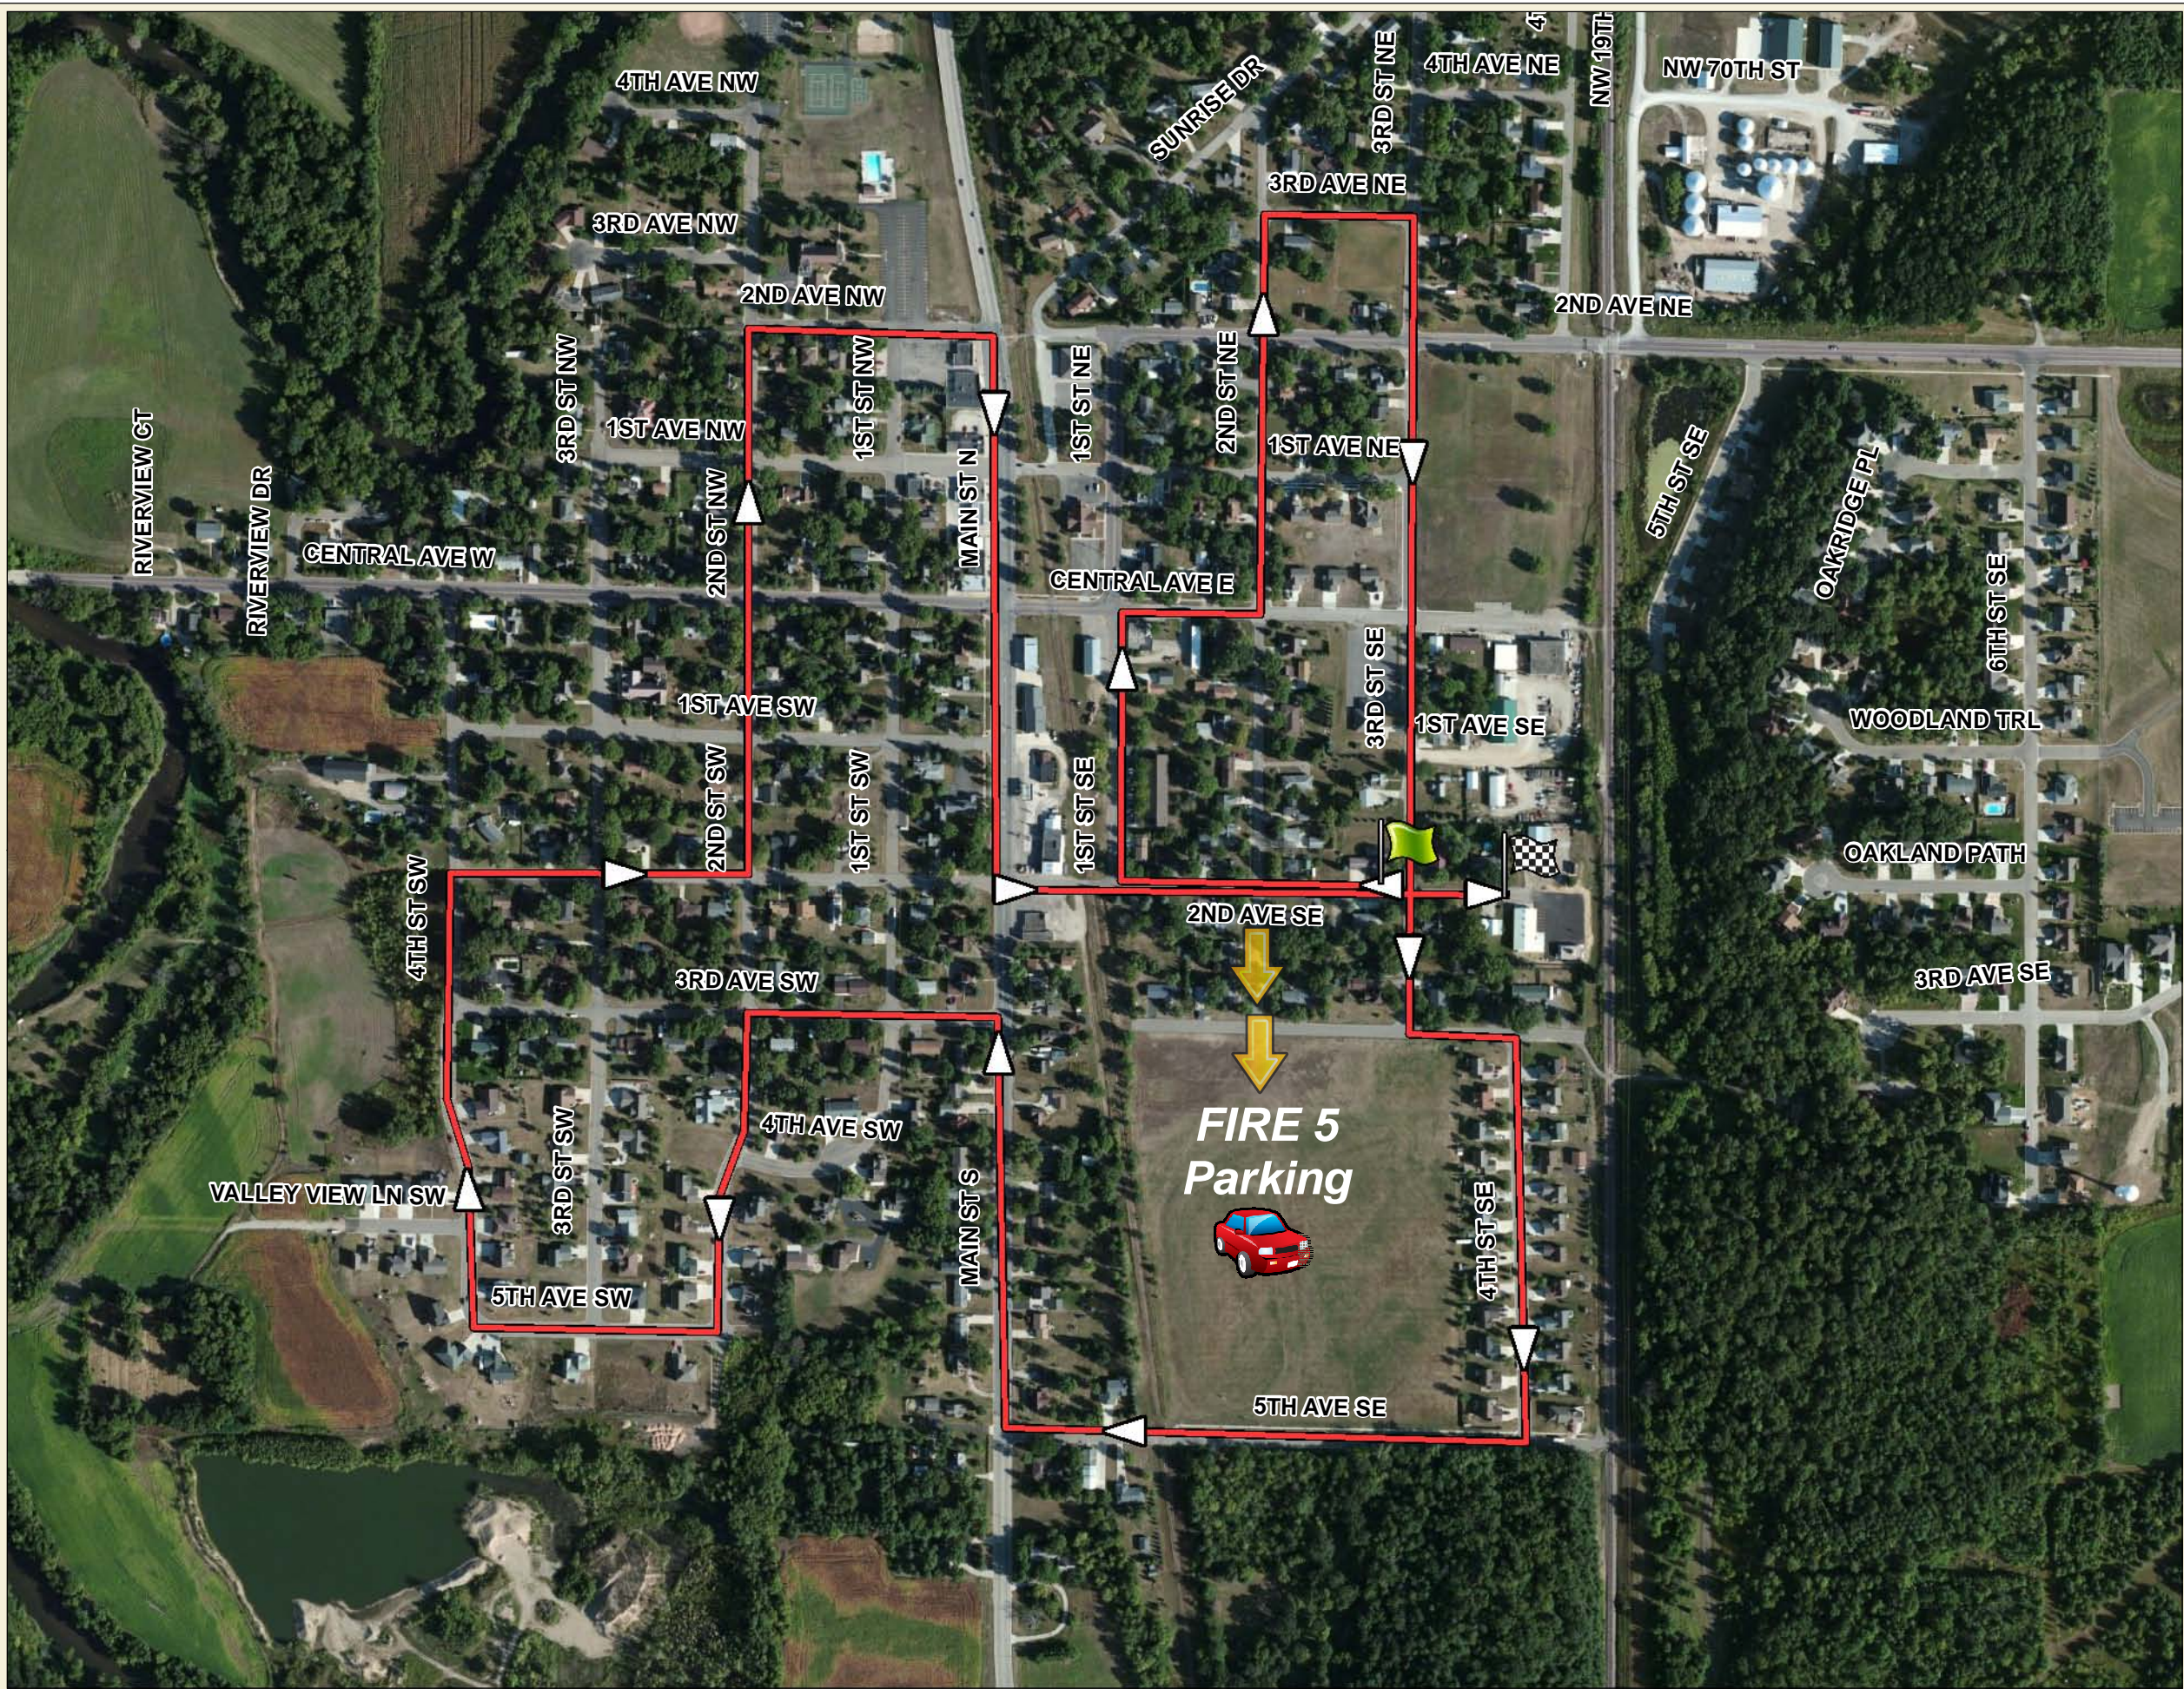

**Medford Fire Department
Relief Association
FIRE 5
5K Run/Walk**

Legend

Race Location

- Finish
- Start
- 5K Run/Walk Route
- Medford City Limits

Source: Steele County, ESRI Imagery, City of Medford

April, 2014