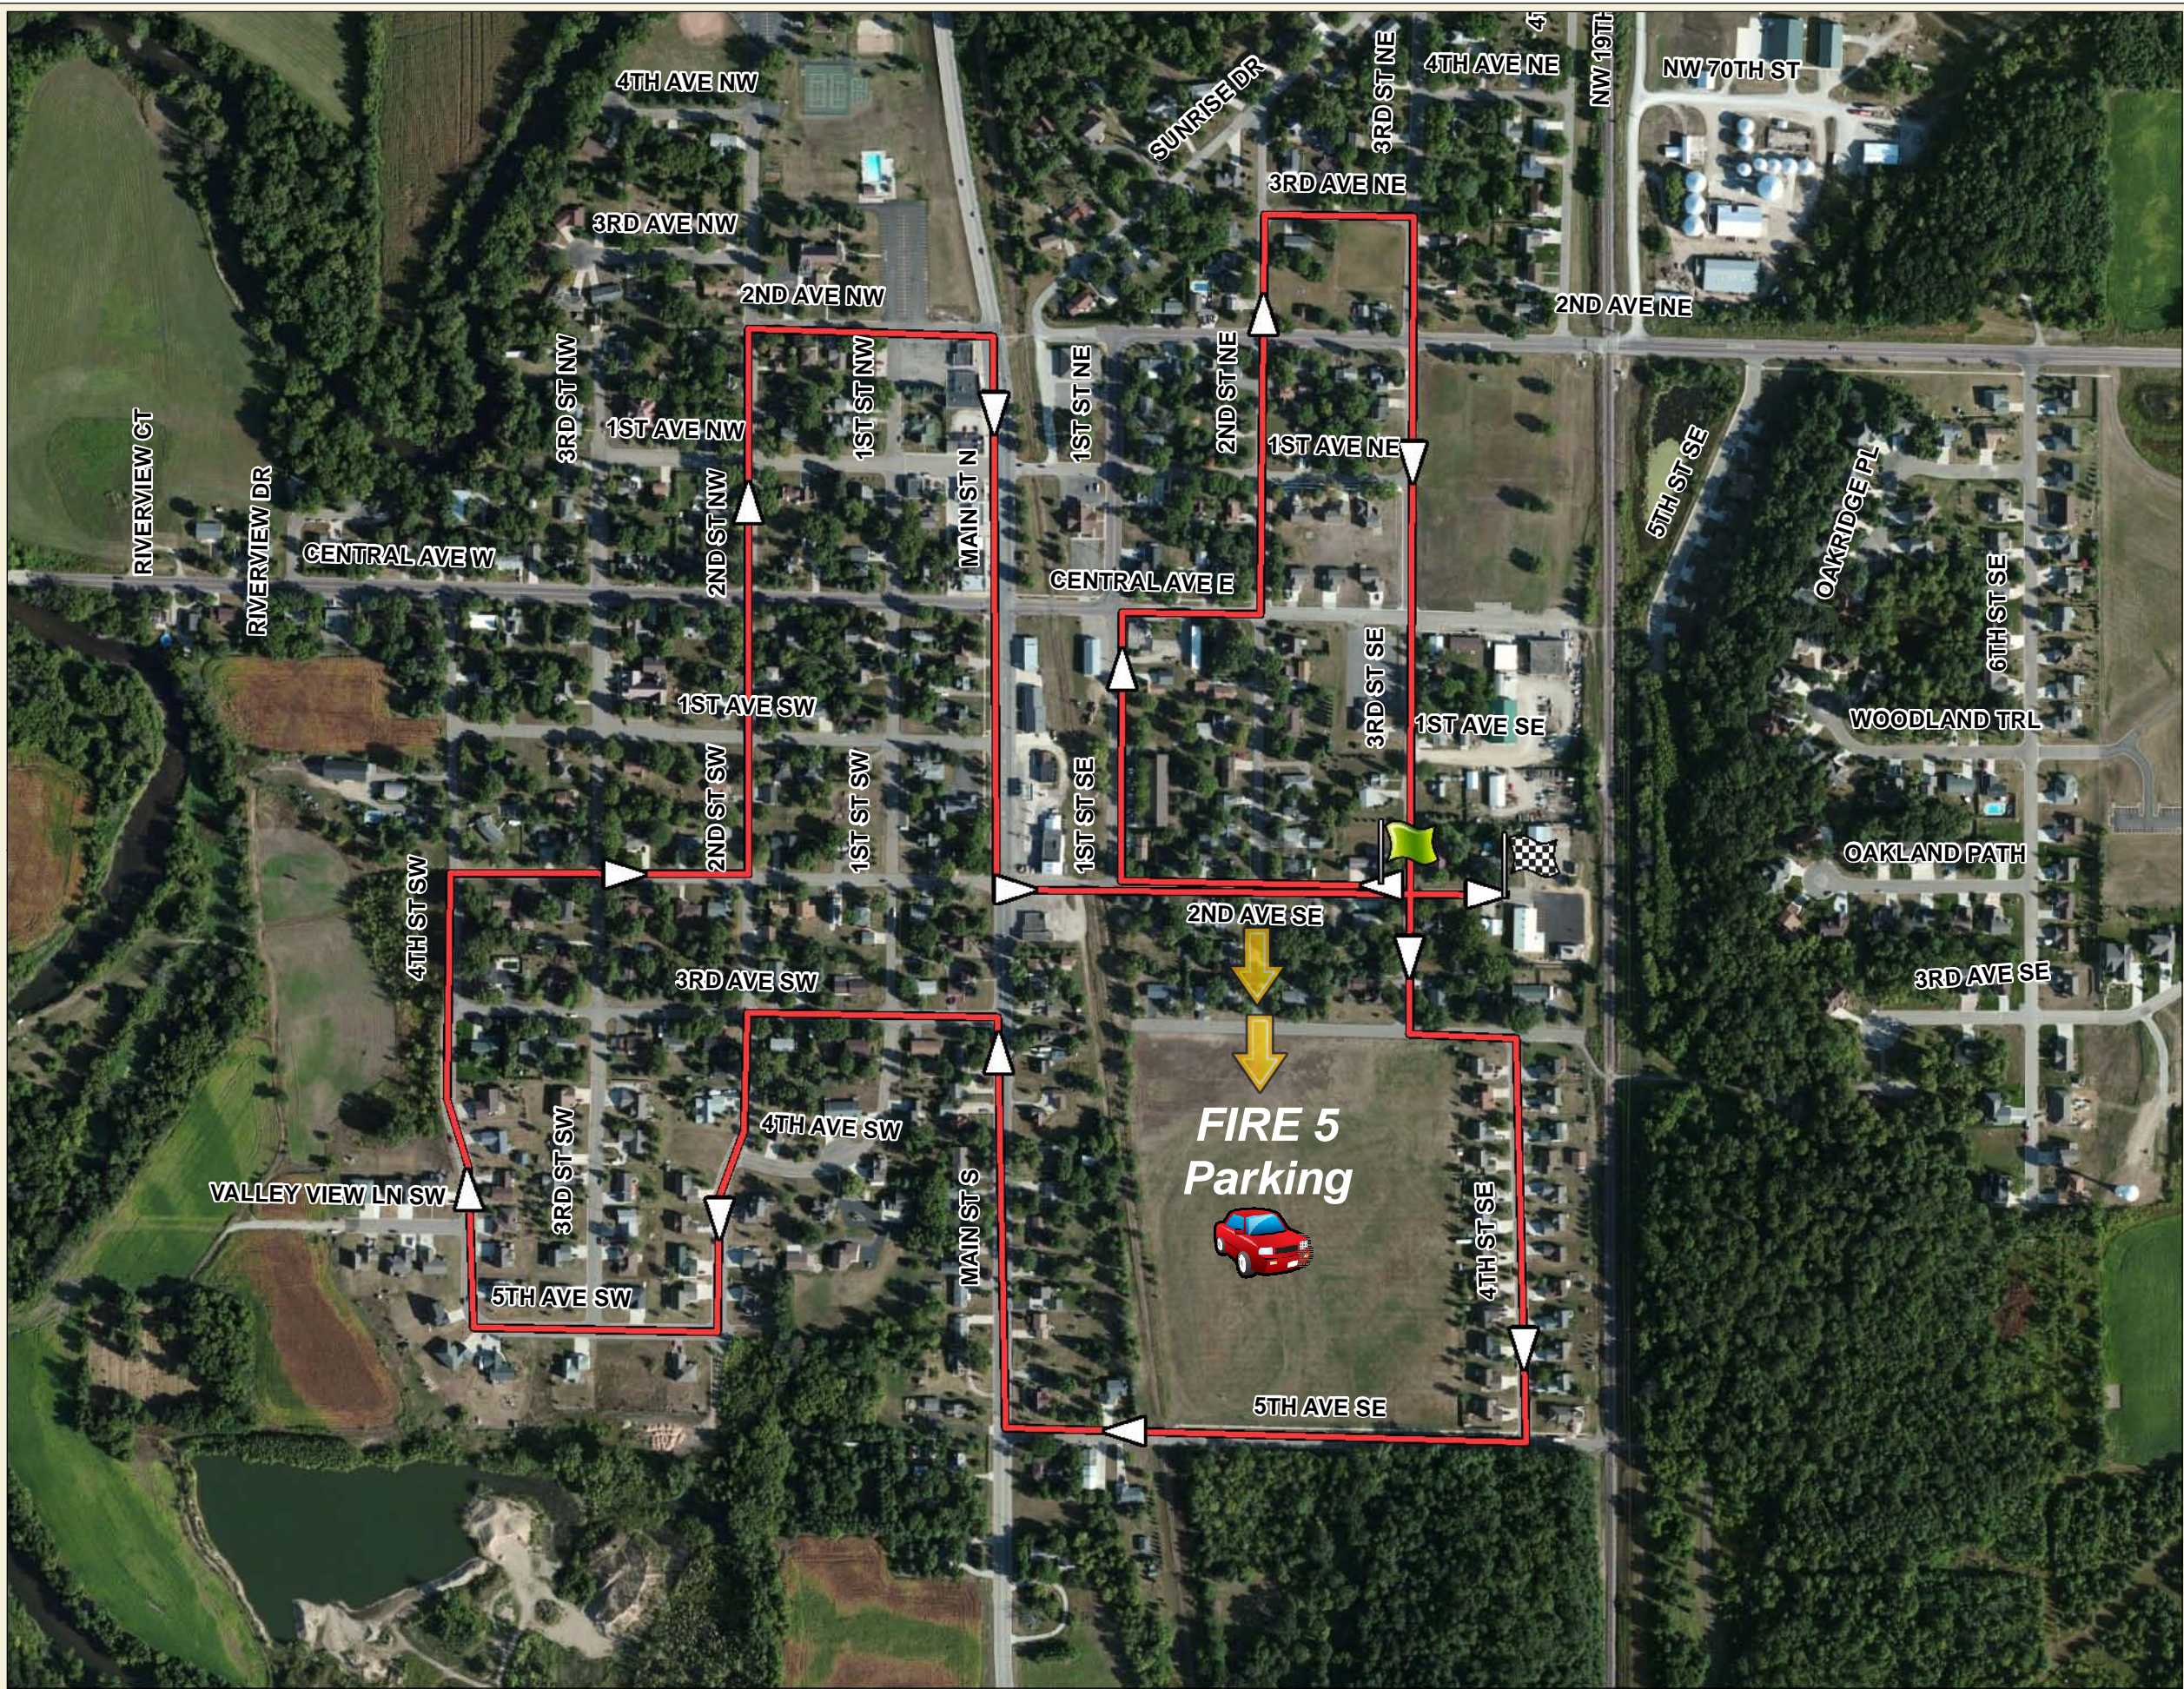

Medford Fire Department Relief Association FIRE 5 5K Run/Walk

Legend

Race Location

- Finish
- Start
- 5K Run/Walk Route
- Medford City Limits

Source: Steele County, ESRI Imagery, City of Medford

April, 2014